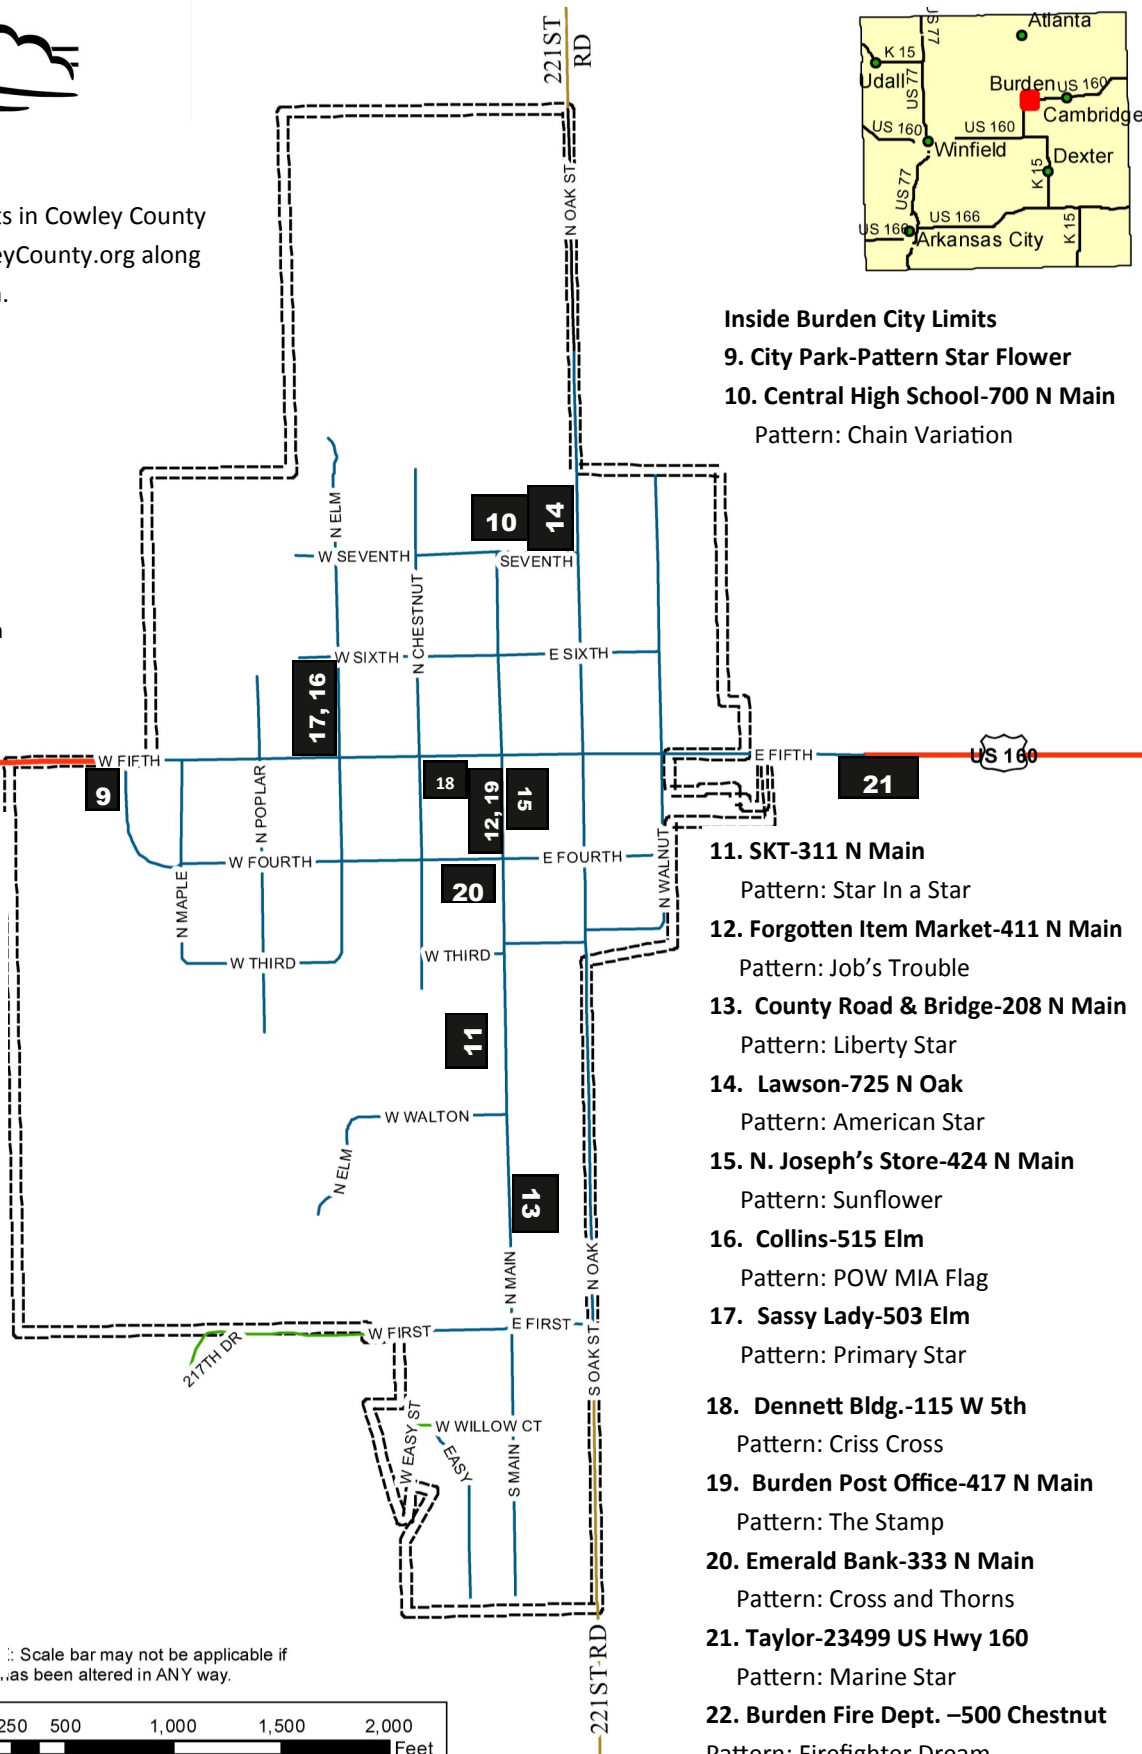

Cowley County BARN QUILT TRAIL

Check out the BARN Quilts in BURDEN

A map of all of the barn quilts in Cowley County can be located at Visit.CowleyCounty.org along with photos and information.

Inside Burden City Limits

- 9. City Park-Pattern Star Flower
- 10. Central High School-700 N Main
Pattern: Chain Variation

- 5 (5 miles north, .5 miles east)
- 1 4 m. west 4 2.5 m. west
- 2 & 3 1 m. west, then south
- 23 5 m. west, 2 mile south
- 6 6 m. west, 3 m. south
- 7 & 8 2 m. south

Near Burden-Outside City Limits

- 1. Brothers-18205 112th Rd
Pattern: Prosperity
- 2. Lawson-12262 201st Rd
Patterns: Bear Claw, Greek Square, Cross & Crown, Nine Patch
- 3. Dennett-12907 201st Rd
Pattern: Big "D"
- 4. Flemings-20325 112th Rd
Pattern: America Star
- 5. Williamson-22549 62nd Rd.
Pattern: Tennessee Compass
- 6. Unger-16232 136th Rd
(.25 mile east of Cowley 1)
Pattern: Sunflower and Bowties
- 7. Mills-Swinging Star
13808 Hwy 160
- 8. Otto-Farmer's Friend
13646 US Hwy 160
- 23. Seeliger-Crown of Thorns
13741 161st Rd

(east of Burden ,south on 161st) : Scale bar may not be applicable if map has been altered in ANY way.

ST, AVE
BLVD, CT, DR, CIR
Cities Limits