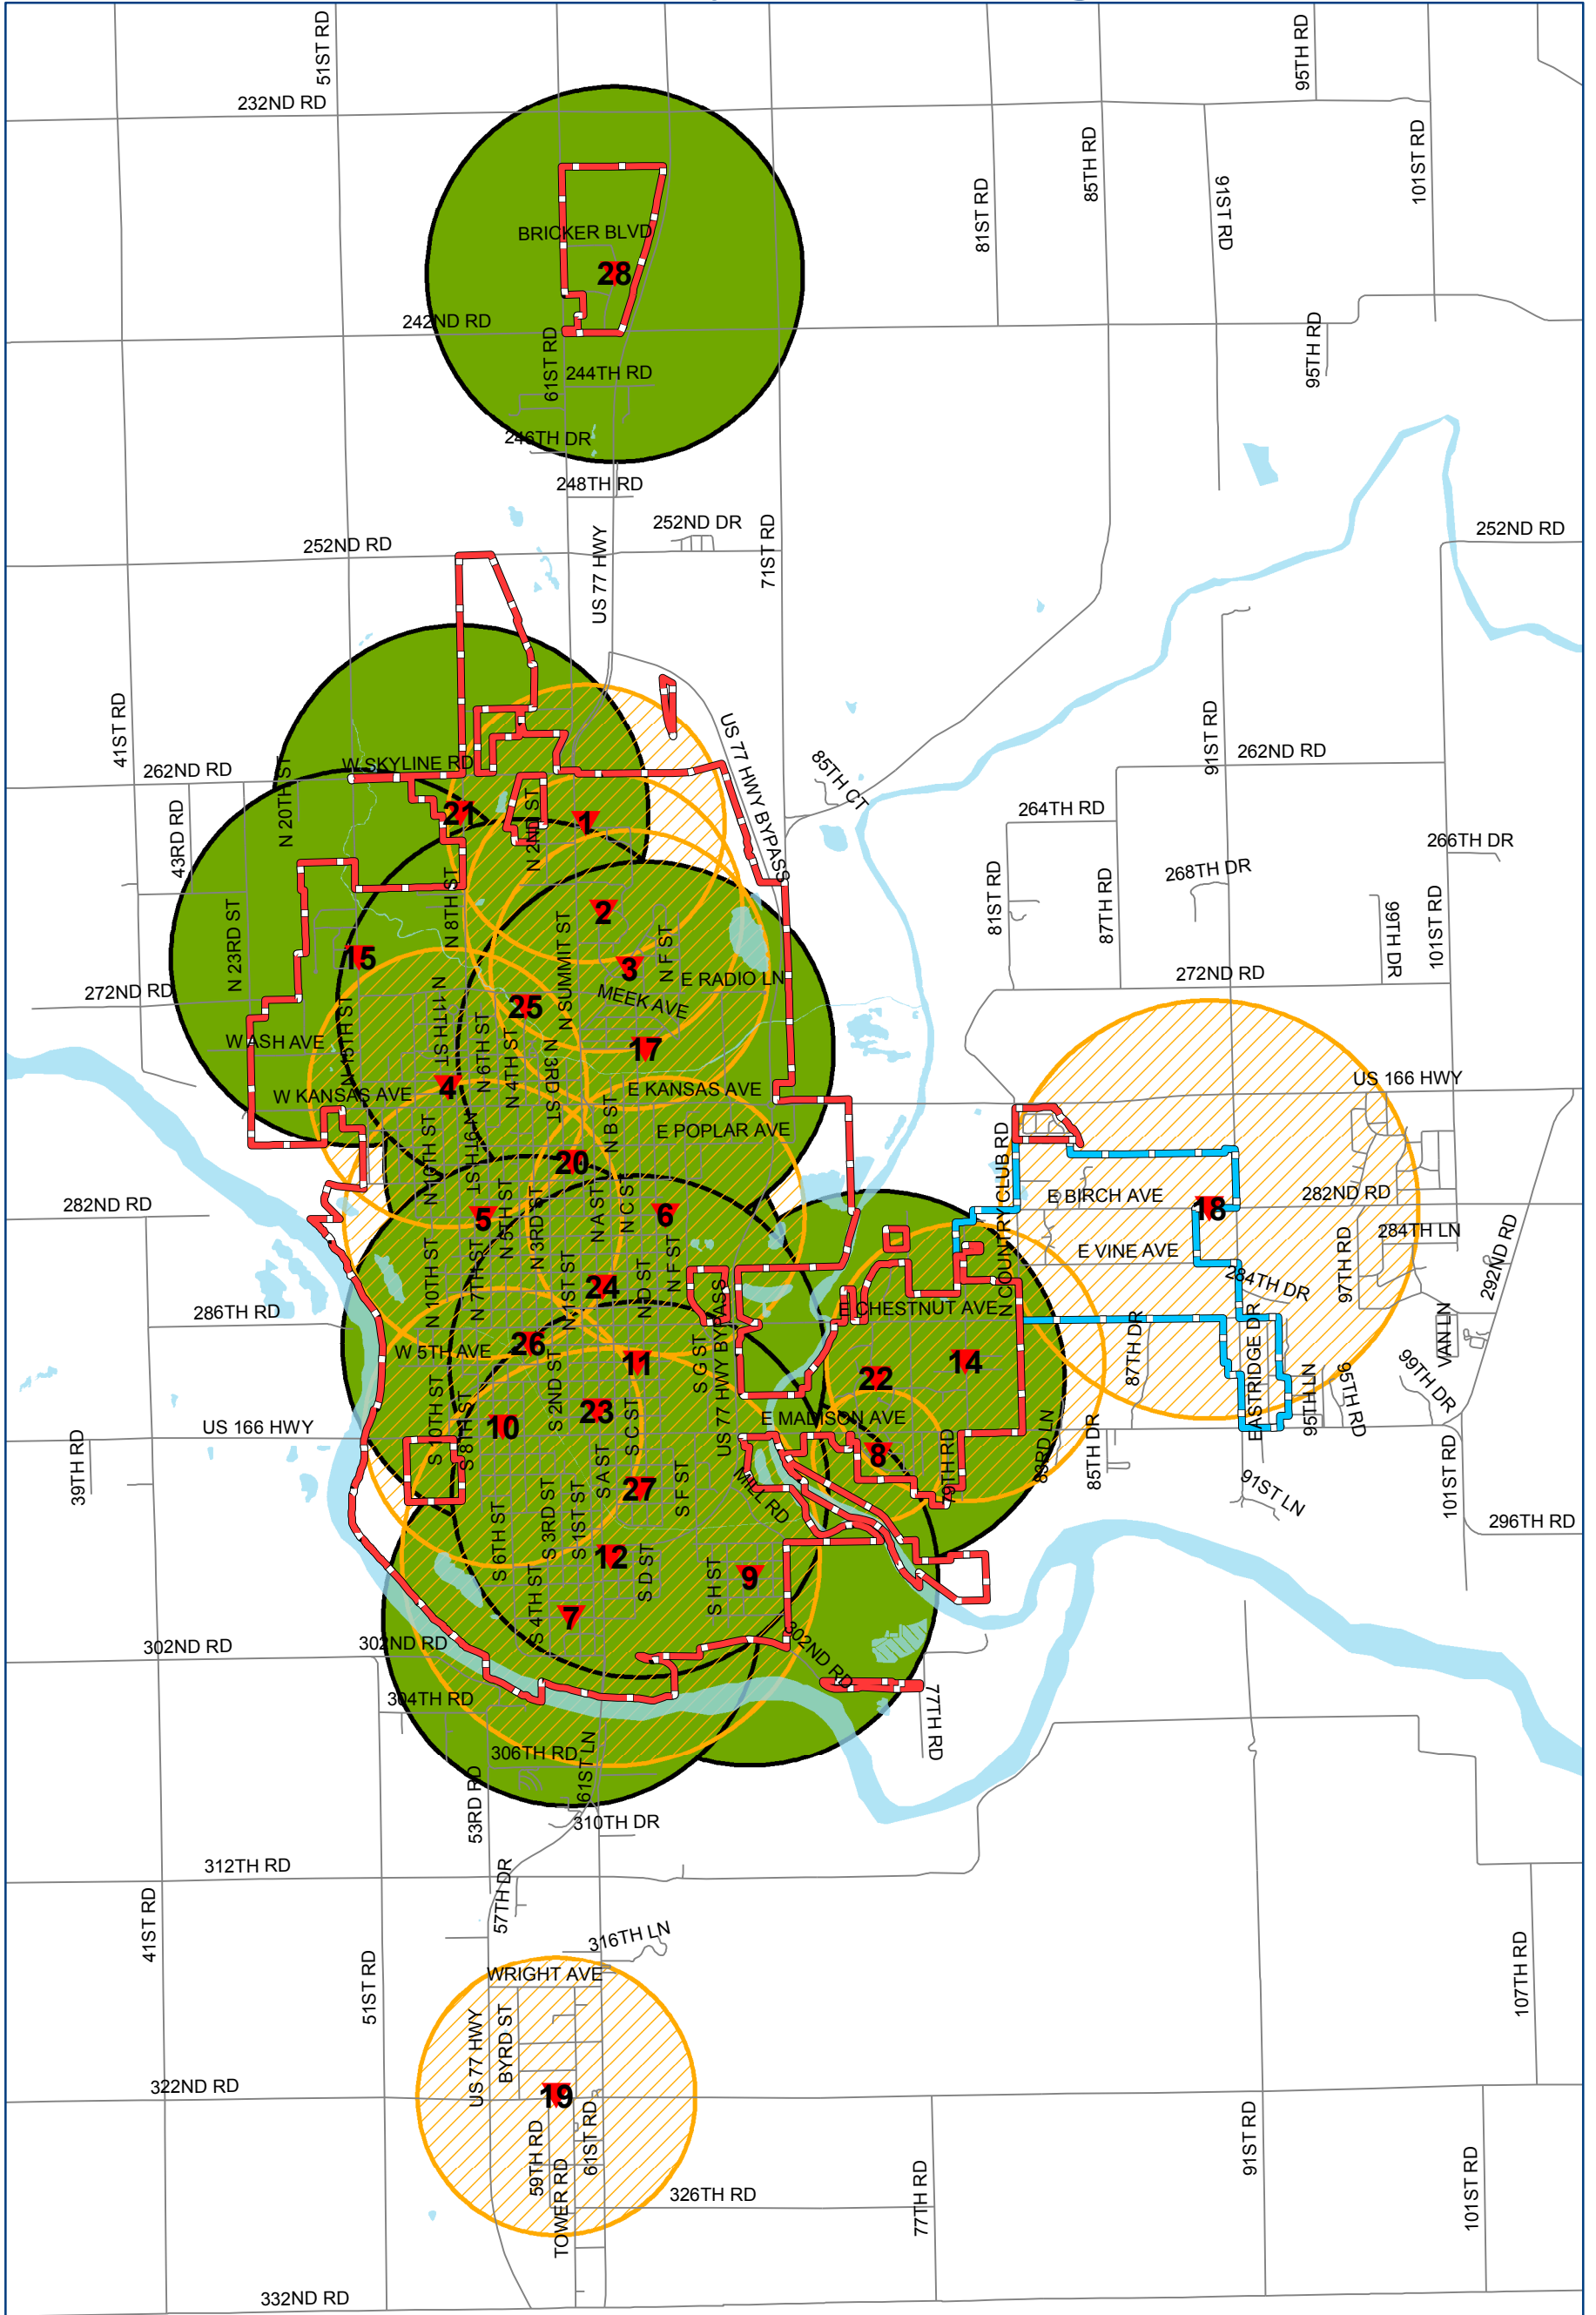

# Arkansas City Warning Sirens

▼ Tornado Sirens

### Siren Range

### Battery Backup?

YES

NO

Produced by the City of Arkansas City GIS using the best available data to date. The City makes no warranty or representation, expressed or implied, with respect to the data displayed. June 30, 2017