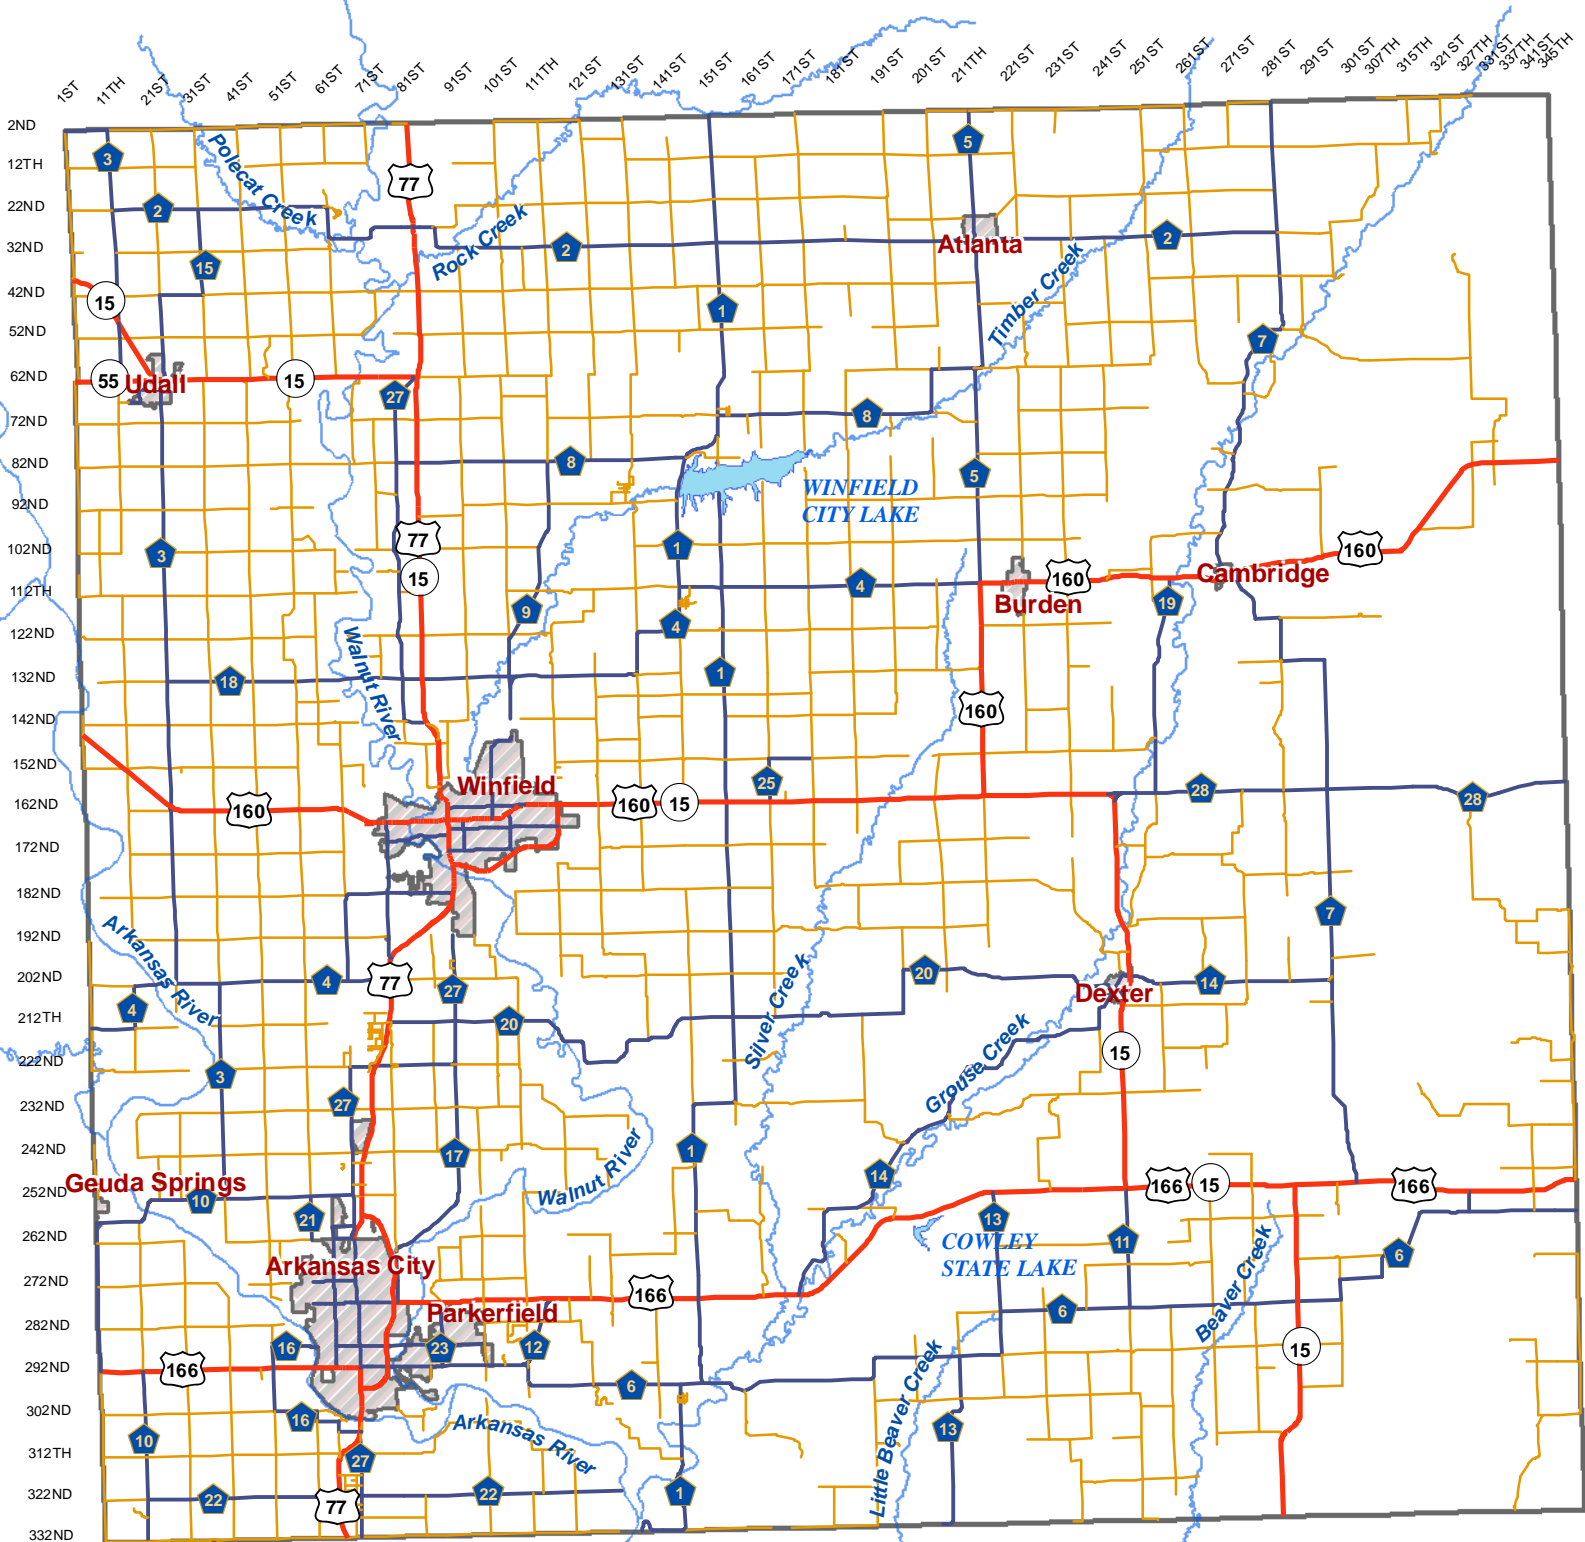

Roads

- Highway
- County Road
- Major City Road
- Township Road

Contact Information:
 Cowley County
 Geographic Information Systems,
 311 E 9th Ave, Winfield, KS 67156
 620-221-5405

Map prepared on 3/1/2011
 Available at www.cowleycounty.org

Projected Coordinate System:
 NAD_1983_StatePlane_Kansas_
 South_FIPS_1502_Feet
 Projection: Lambert_Conformal_Conic

This map has been prepared from information obtained from Federal, State and Local sources. Cowley County cannot be responsible for the accuracy of the information obtained from these sources and certain information contained in this map may have changed since such information was compiled. Therefore, no warranties or representations whatsoever express or implied including warranties of fitness, are made by Cowley County with respect to this map. Under no circumstances shall Cowley County be responsible to any party for any costs, expenses, damages, to any person or property arising from the use, misuse, sale or reliance on this map.